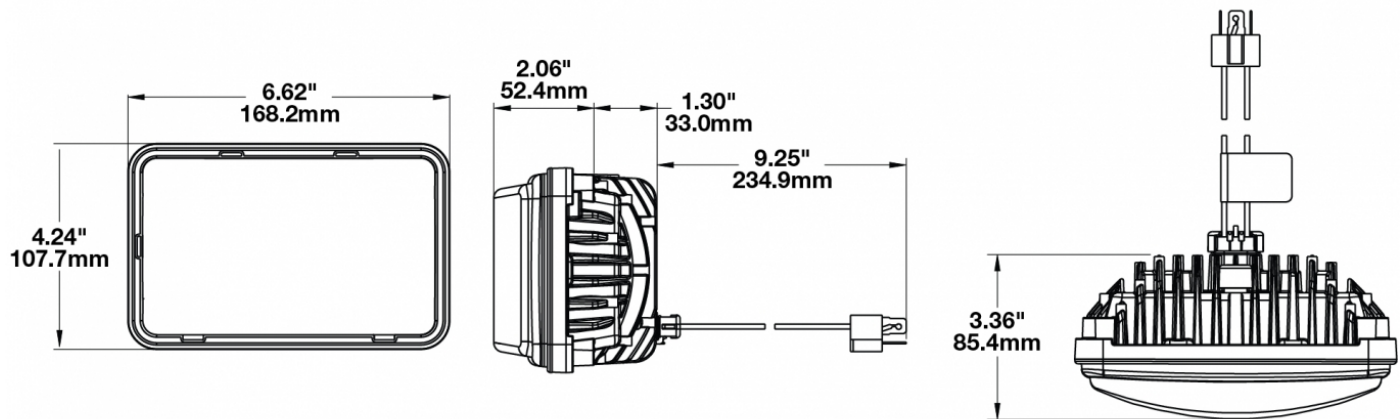

LED Headlights – Model 8800 Evolution 2

PRODUCT INFORMATION

Description	12-24V DOT/ECE LED RHT Low Beam Headlight with Black Bezel
Height	107.19 mm / 4.22 in
Width	167.64 mm / 6.6 in
Depth	84.90 mm / 3.34 in
Shape	Rectangular
Outer Lens Material	Hardcoated Polycarbonate
Outer Lens Color	Clear
Housing Material	Die-Cast Aluminum
Housing Color	Black
Bezel Color	Black
Mounting Type	Low-Profile Panel Mount
Retrofits	1A1 and 2A1 (4" 1 6") sealed beams
Minimum Operating Temperature	-40 °C / -40 °F
Maximum Operating Temperature	65 °C / 149 °F
Connector or Wiring	H4 Connector - AMP (#172615-2)
Mating Connector	LH Terminal - AMP (#172795-1); RH Terminal - AMP (#172796-1)
Product Weight	1.83 lbs / 0.83 kgs
Shipping Weight	2.30 lbs / 1.04 kgs

PRODUCT DIMENSIONS

ELECTRICAL SPECIFICATIONS

Input Voltage	12-24V DC
Operating Voltage	9-32V DC
White Wire	Low Beam
Black Wire	Ground
Yellow Wire	Low Beam
Current Draw	2.10A @ 12V DC 1.00A @ 24V DC

REGULATORY STANDARDS COMPLIANCE