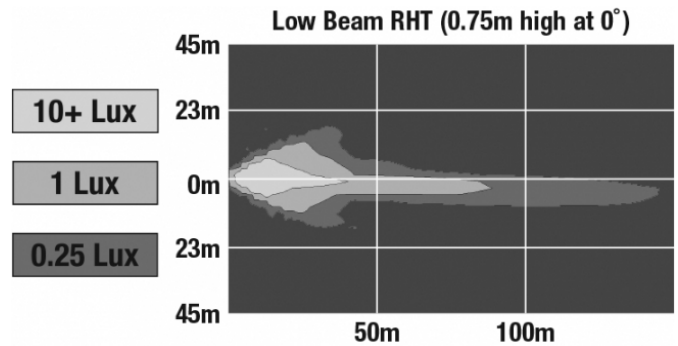

J.W. SPEAKER
Engineered. Lighting. Solutions.

LED Headlights – Model 8800 Evolution 2

PHOTOMETRIC SPECIFICATIONS

Raw Lumen Output	2,830
Effective Lumen Output	782
Candela Output	29,800
Nominal LED Color Temperature	5000 K
Beam Pattern(s)	Forward Lighting - Low Beam (DOT) Forward Lighting - Low Beam (ECE Right Hand)